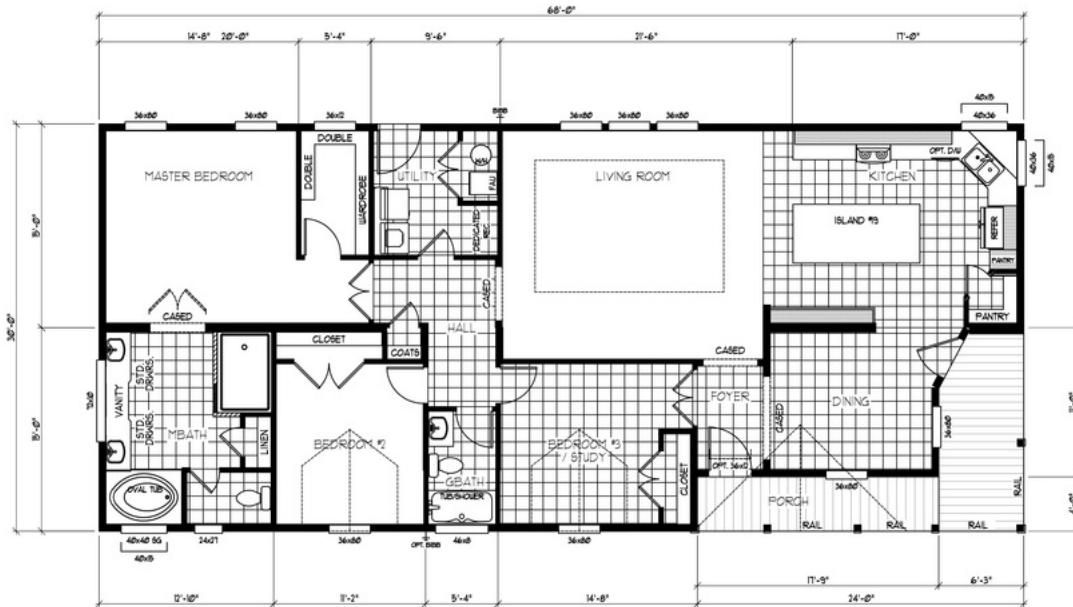

**SUM3068A** Model number: 93SUM30683AH20**3 beds • 2 baths • 2040 sq.ft. • 30' width • 68' depth**

Our home building facilities invest in continuous product and process improvements. Plans, dimensions, features, materials, specifications and availability are subject to change without notice or obligation. Renderings and floor plans are representative likenesses of our homes and may differ from the actual homes. We invite you to tour a Home Center near you and inspect the highest value in quality housing available or call (505) 425-8842 to speak with a Home Consultant. Copyright 2017, CMH. All rights reserved.

Floorplan only available to Clayton Retailers

## SUM3068A Model number: 93SUM30683AH20

**3 beds • 2 baths • 2040 sq.ft. • 30' width • 68' depth**

Our home building facilities invest in continuous product and process improvements. Plans, dimensions, features, materials, specifications and availability are subject to change without notice or obligation. Renderings and floor plans are representative likenesses of our homes and may differ from the actual homes. We invite you to tour a Home Center near you and inspect the highest value in quality housing available or call (505) 425-8842 to speak with a Home Consultant. Copyright 2017, CMH. All rights reserved.